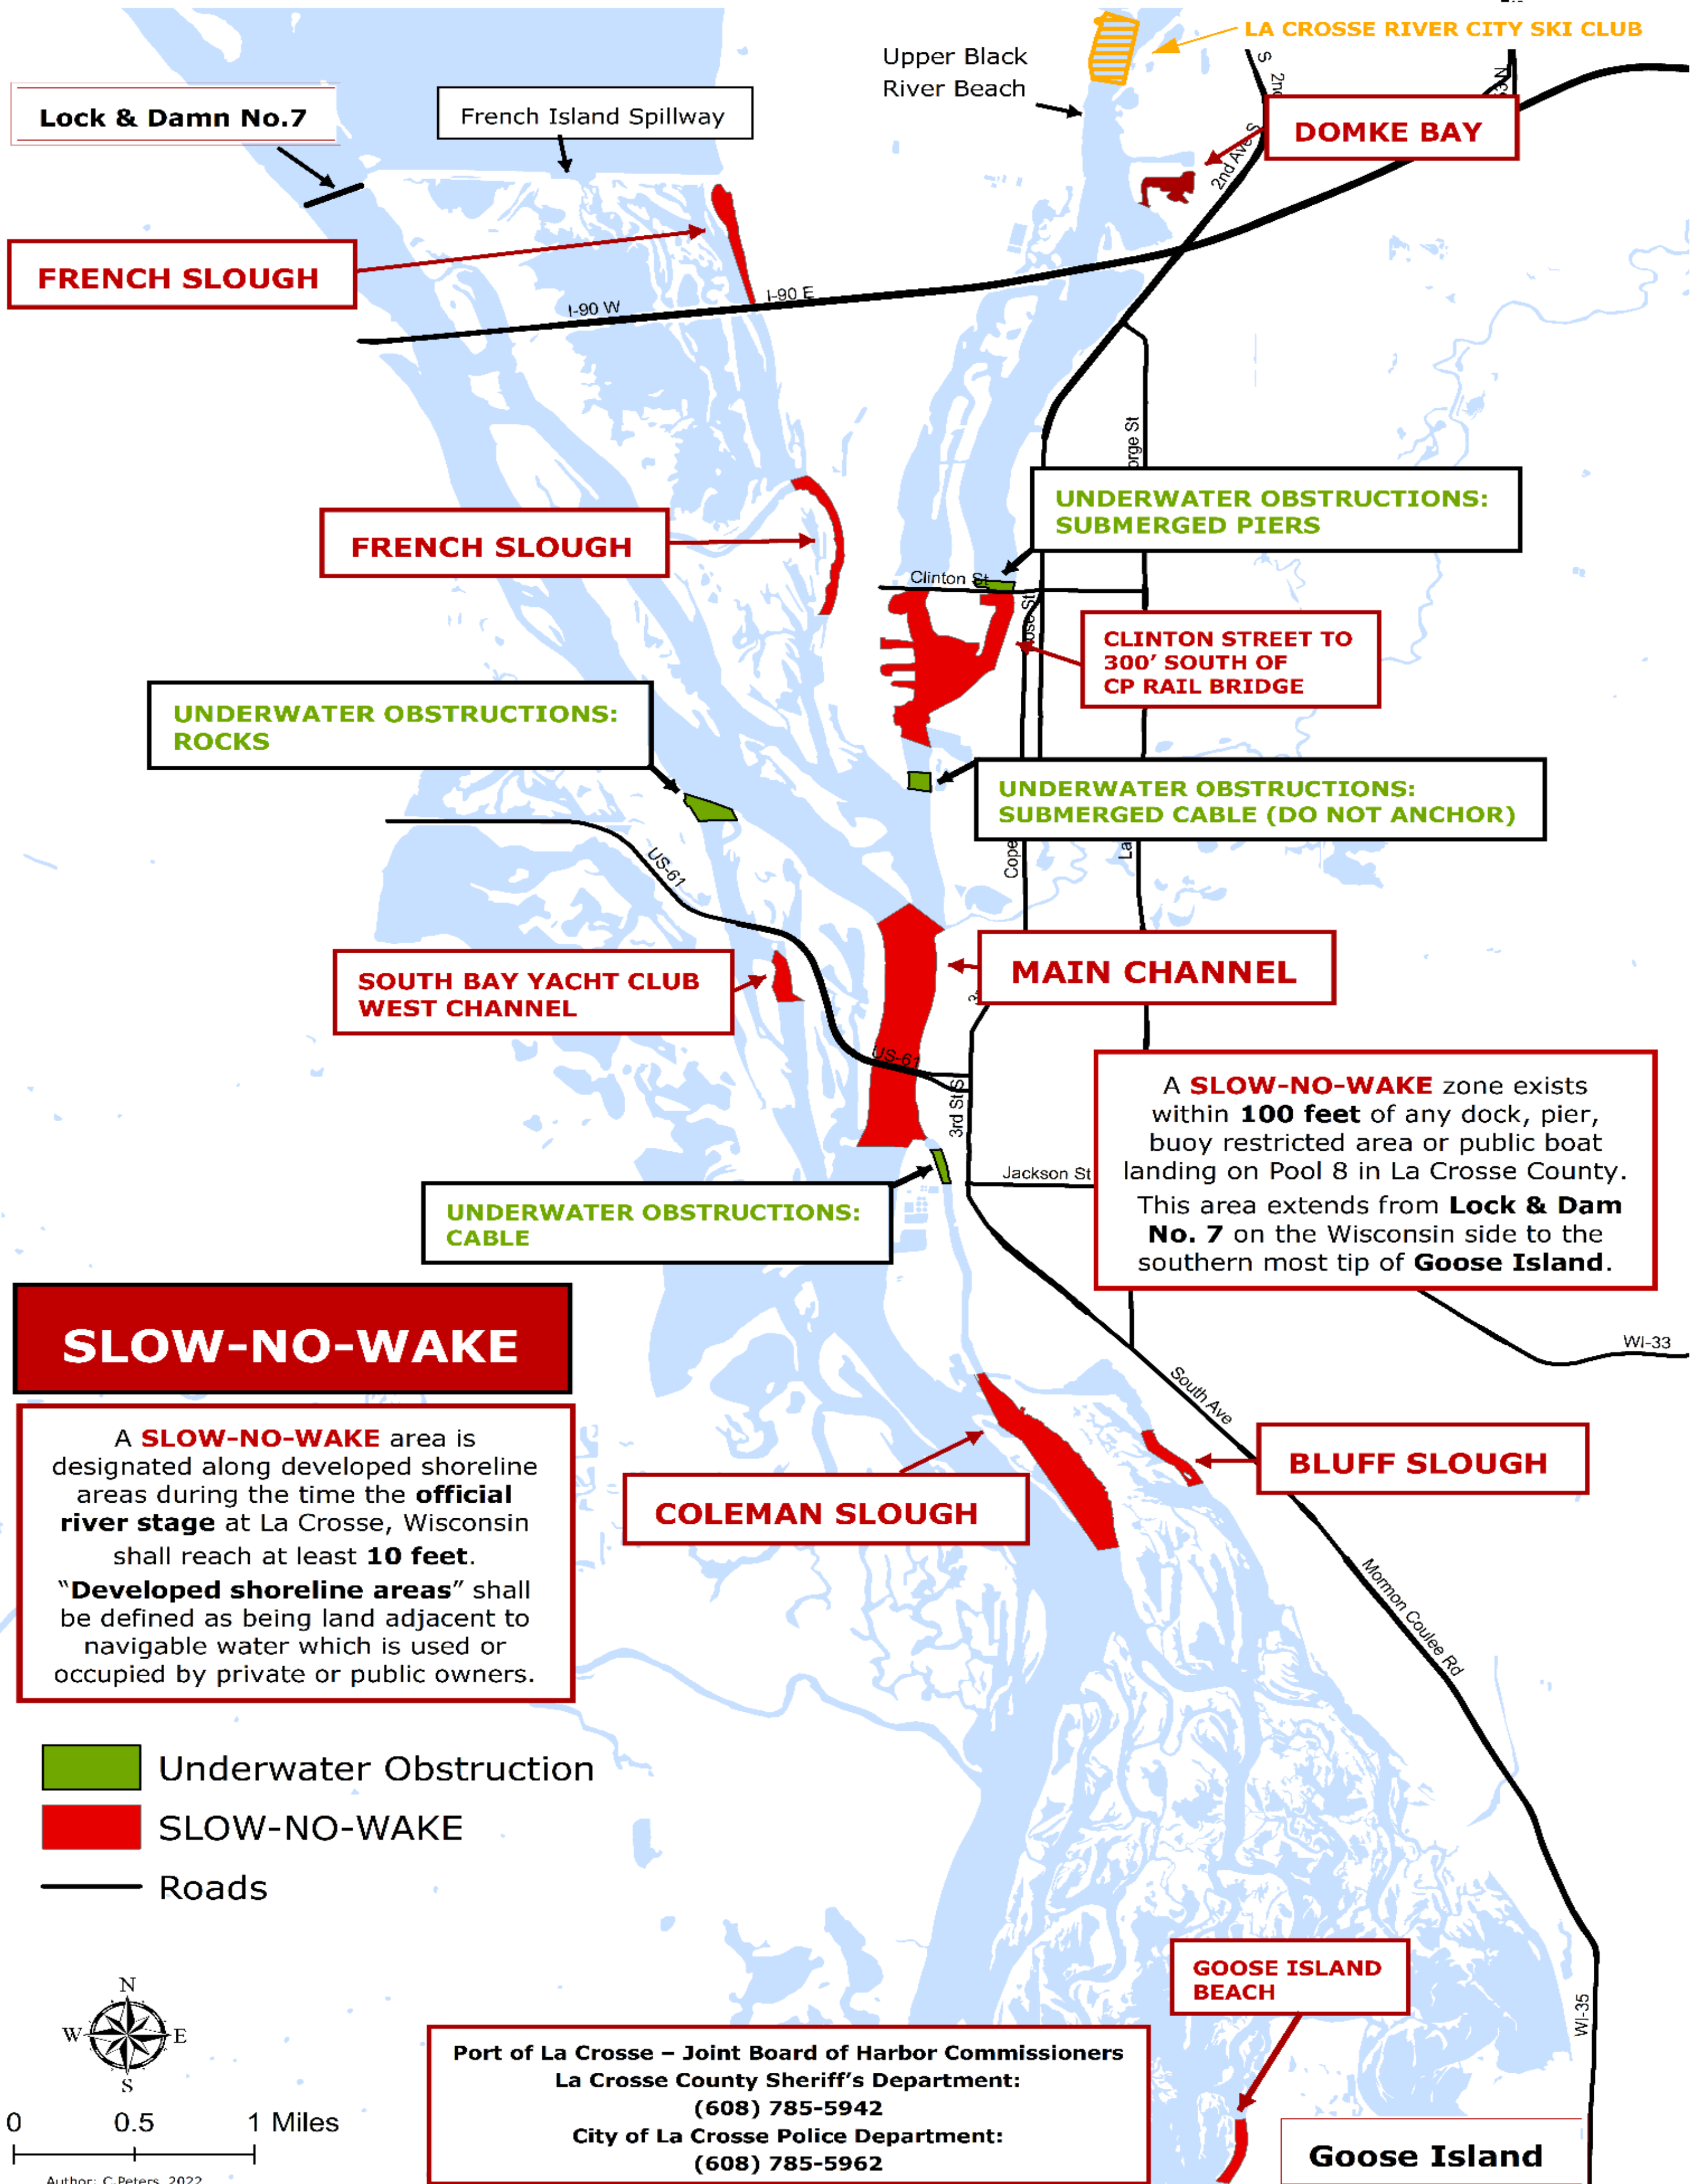

LA CROSSE COUNTY & CITY OF LA CROSSE POOL 8 BOATING REGULATIONS

SECTION 30.80 & 30.81 LA CROSSE COUNTY CODE (Repealed & Recreated #14-90)
SECTION 48-29 SPECIAL SPEED RESTRICTIONS LA CROSSE MUNICIPAL CODE

Updated April 2022

Port of La Crosse – Joint Board of Harbor Commissioners
La Crosse County Sheriff’s Department:
(608) 785-5942
City of La Crosse Police Department:
(608) 785-5962